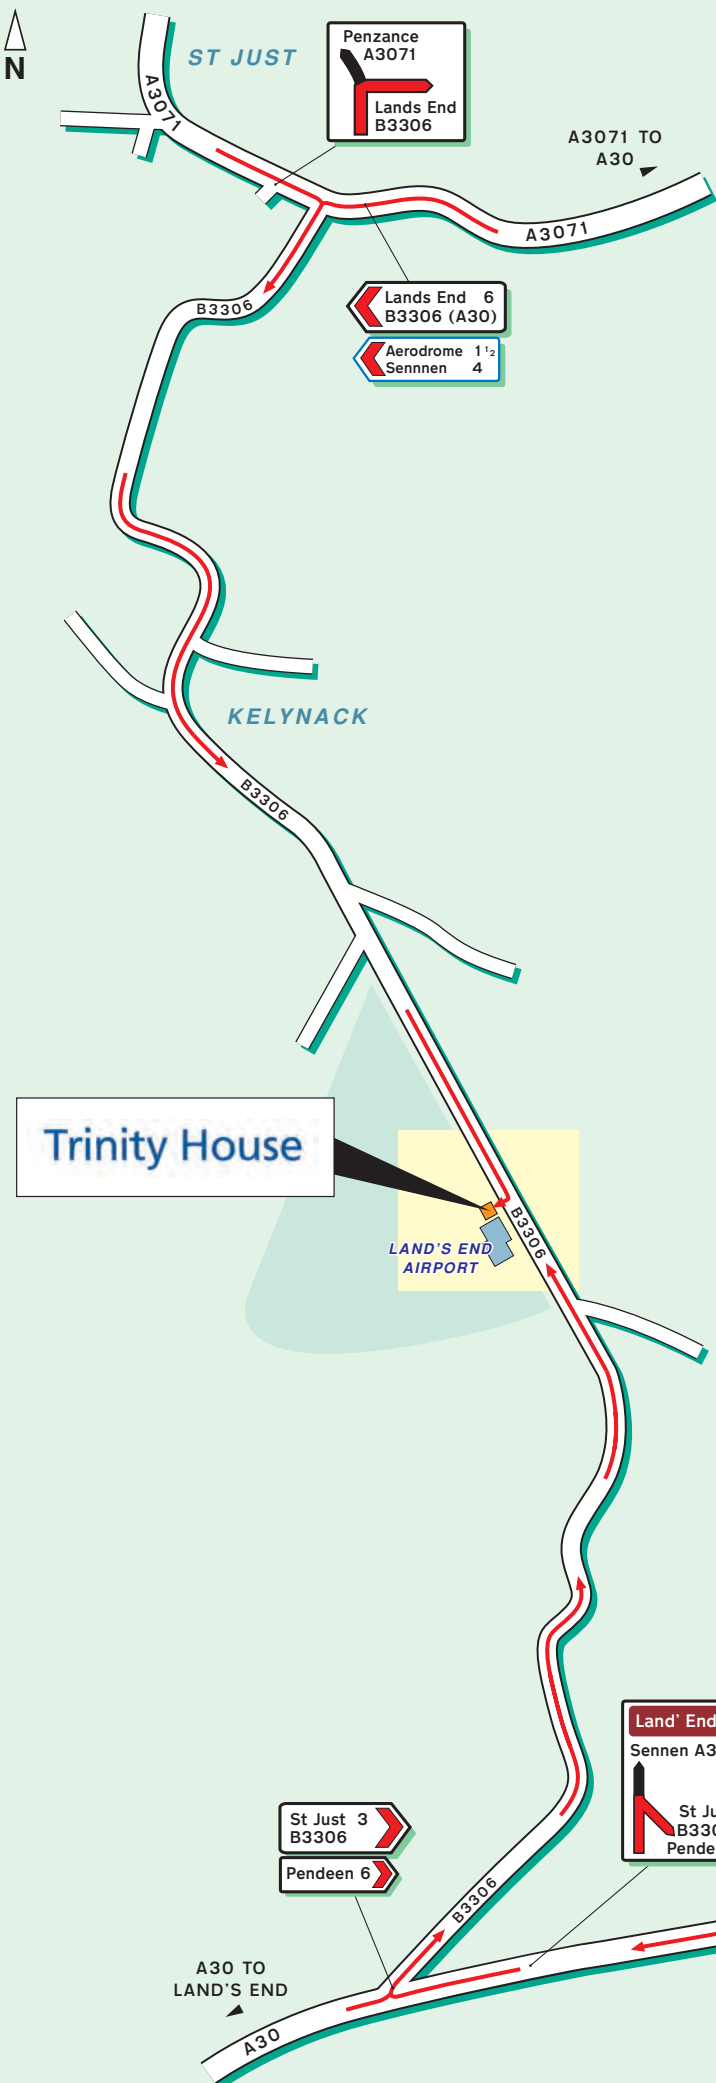

Trinity House

Land's End Airport, Kelynack,
St. Just, Penzance, TR19 7RL

Tel: +44 (0)1736 786900 Fax: +44 (0)1736 786905

Public Transport

By Rail, Penzance Station

The Trinity House Depot is approximately 20 minutes away from Penzance train station. Taxis are available from outside the station.

For more information phone National Rail Enquiries on 08457 484 950.

By Air, Newquay Airport

The Trinity House Depot is approximately 1 hour away from Newquay Airport.

Trinity House

LAND'S END AIRPORT

Land' End
Sennen A30
St Just
B3306
Pendeen

St Just 3
B3306
Pendeen 6

A30 TO
PENZANCE,
EXETER,
M5, BRISTOL,
M4, LONDON