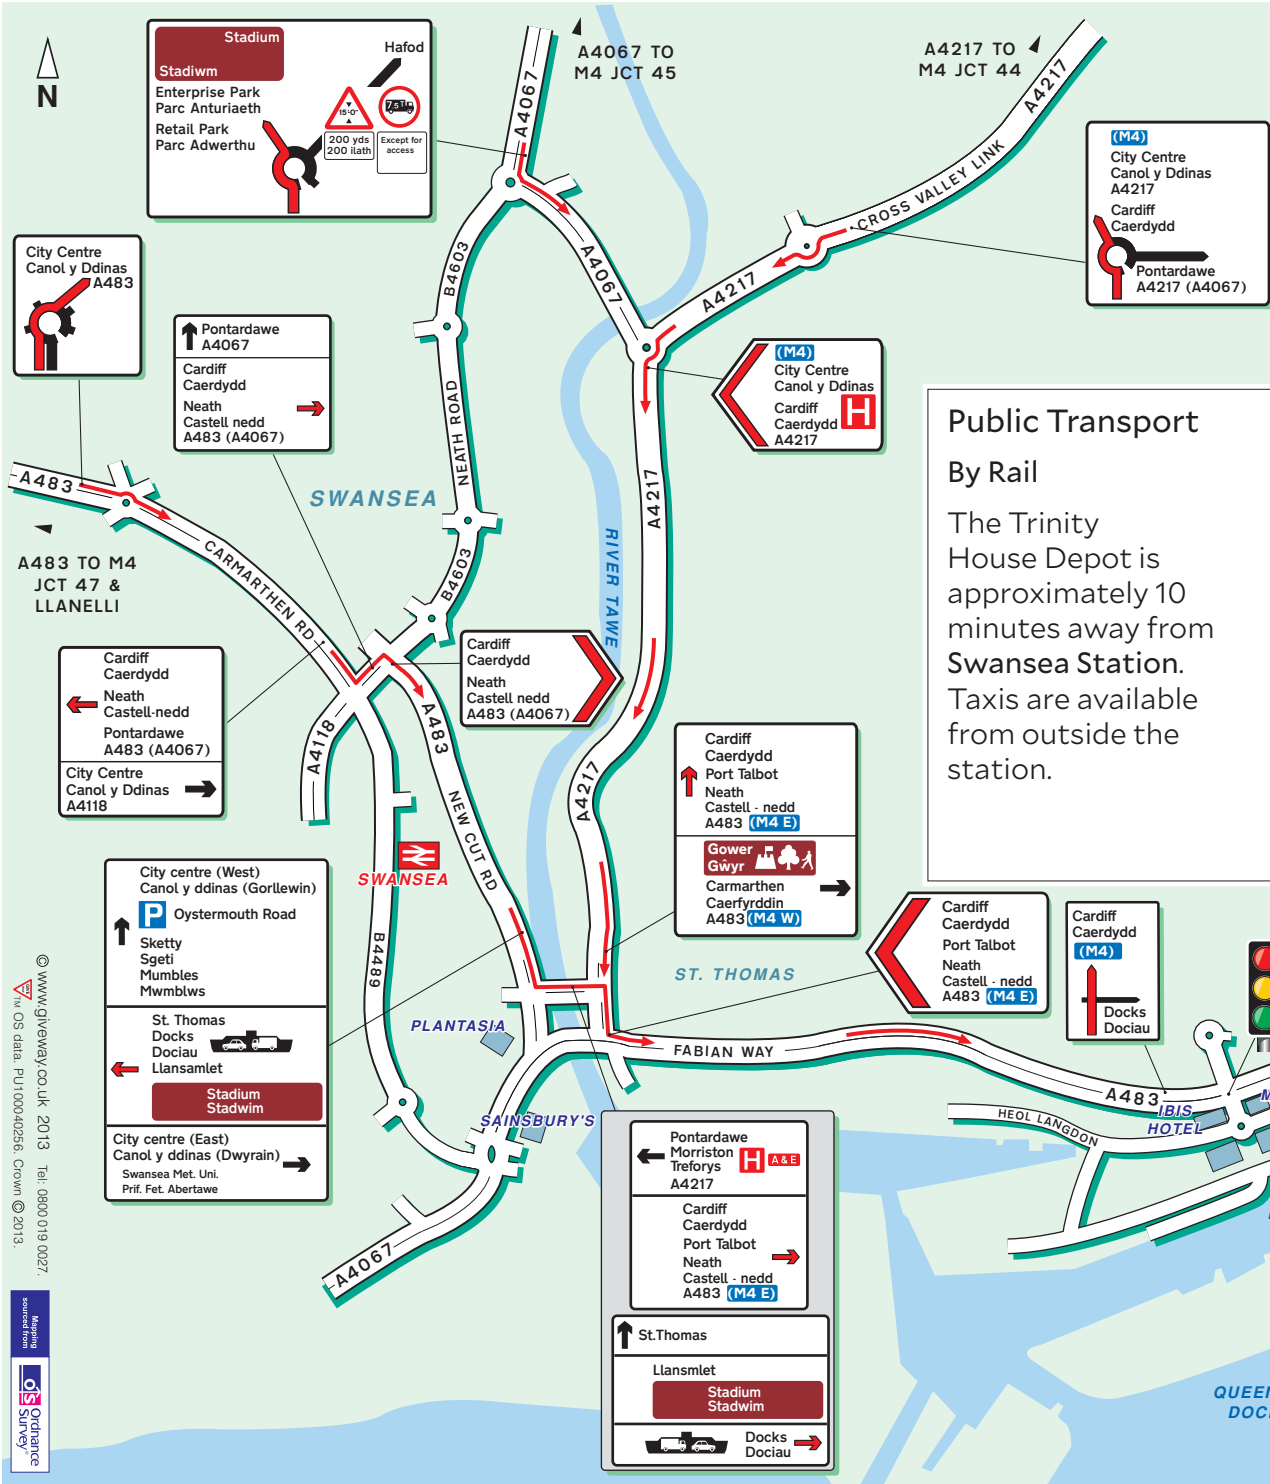

TRINITY HOUSE

King's Dock, Swansea, SA1 8QT

Tel: +44 (0)1792 657 000

**Public Transport**

**By Rail**

The Trinity House Depot is approximately 10 minutes away from Swansea Station. Taxis are available from outside the station.

**Please Note:**  
All visitors must stop at the dock entrance security gate

TRINITY HOUSE

© www.giveway.co.uk 2013. Tel: 0800 019 0027.  
OS data. PU100040256. Crown © 2013.