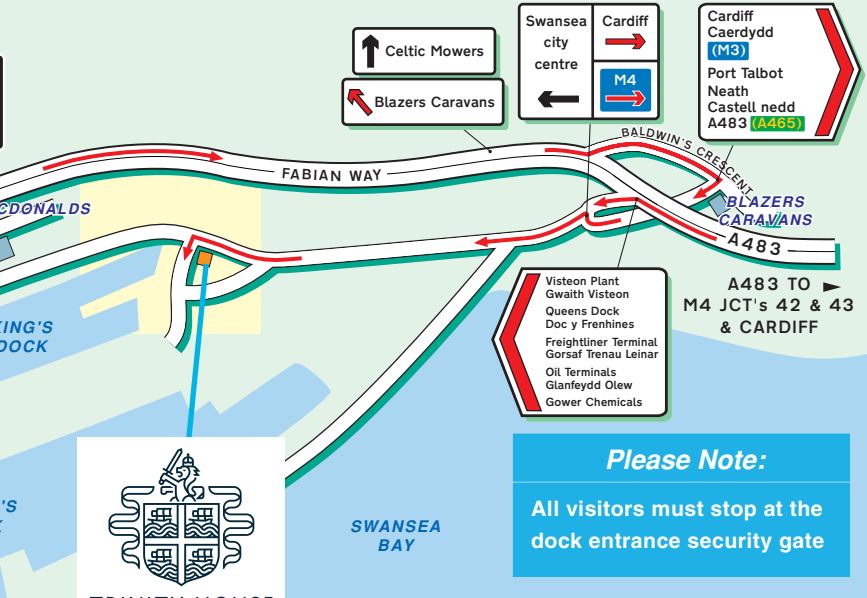

TRINITY HOUSE

King's Dock, Swansea, SA1 8QT

Tel: +44 (0)1792 657 000

**Public Transport**

**By Rail**

The Trinity House Depot is approximately 10 minutes away from Swansea Station. Taxis are available from outside the station.

**Please Note:**  
All visitors must stop at the dock entrance security gate

TRINITY HOUSE

© www.giveway.co.uk 2013. Tel: 0800 019 0027.  
OS data. PU100040256. Crown © 2013.