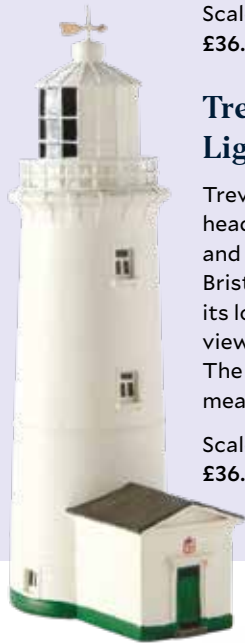

Trevoze Head Lighthouse (left)

Trevoze Head stands on a headland to the west of Padstow and guides ships towards the Bristol Channel, easily accessible its location offers magnificent views over Constantine Bay. The simple lines of the lighthouse means this is a lovely model.

Scale: 1:150 | Height: 190mm
£36.50