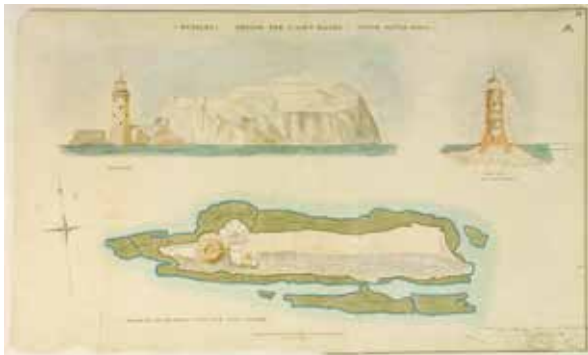

Lighthouse Prints

Mounted: £31.50
Unmounted: £25.50

More prints are available on our website:

www.trinityhouse.co.uk/shop

Needles (above)