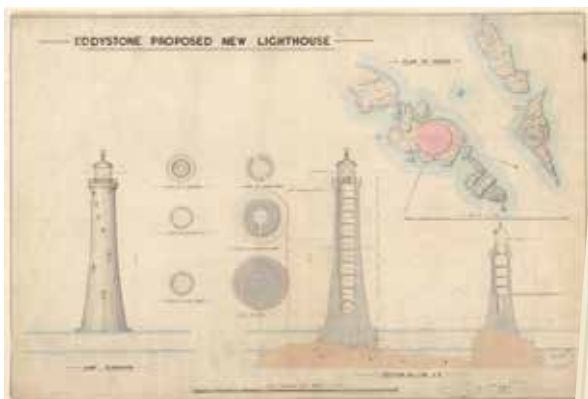

Eddystone (above)

Longships (right)