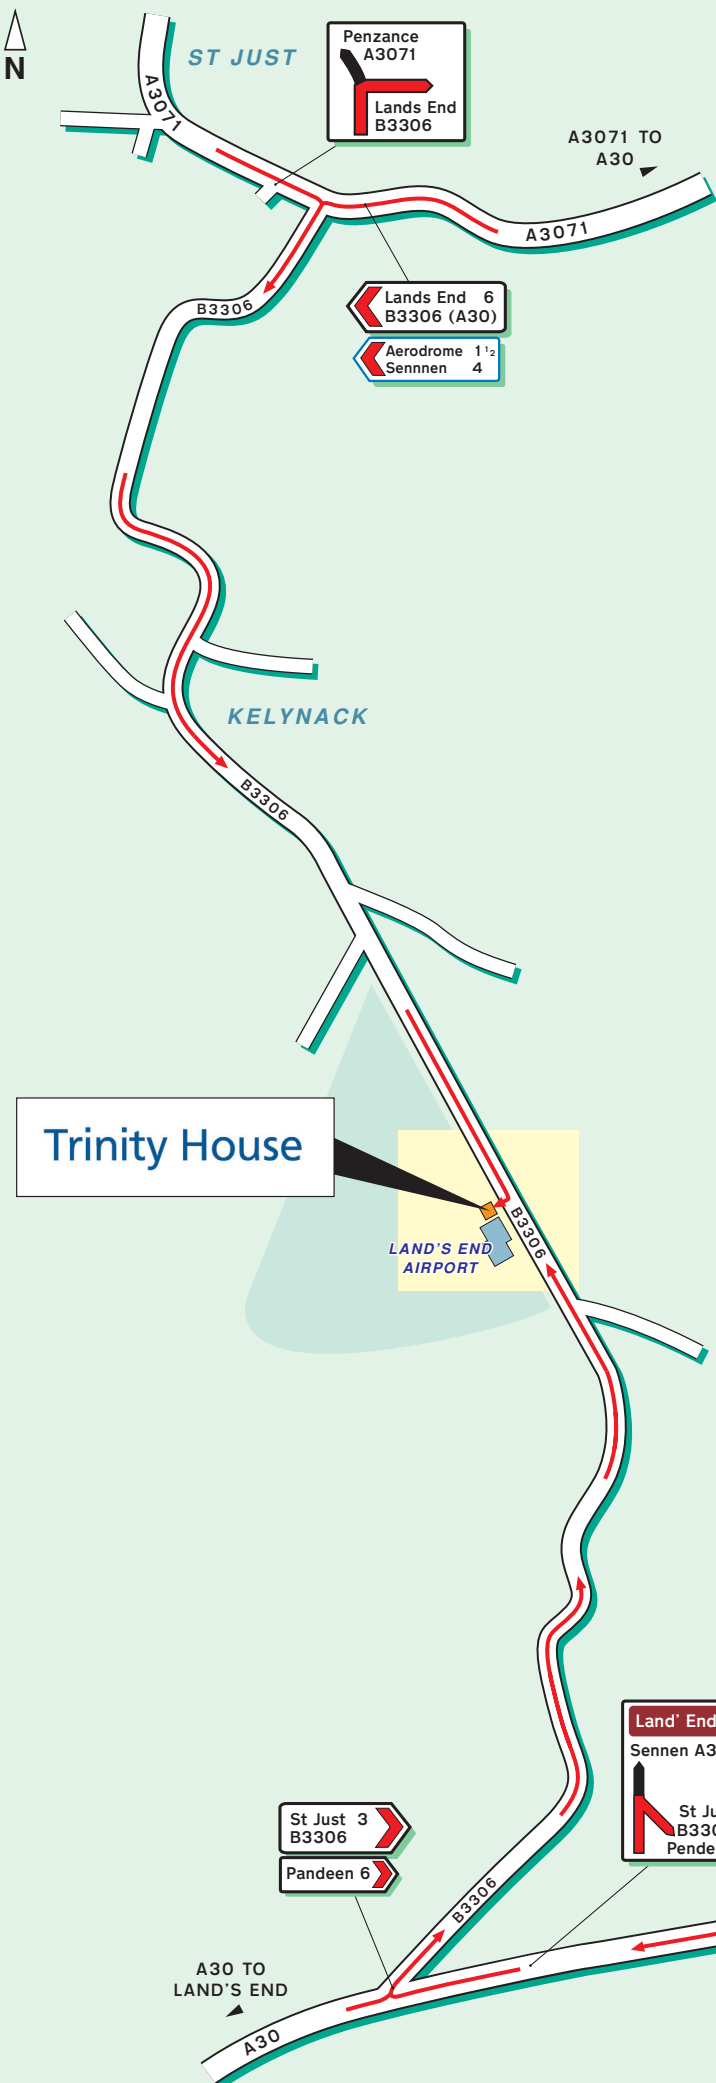

## Public Transport

### By Rail, Penzance Station

The Trinity House Depot is approximately 20 minutes away from Penzance train station. Taxis are available from outside the station.

For more information phone National Rail Enquiries on 08457 484 950.

### By Air, Newquay Airport

The Trinity House Depot is approximately 1 hour away from Newquay Airport.

Trinity House

LAND'S END AIRPORT

Land' End  
Sennen A30  
St Just  
B3306  
Pendeen

St Just 3  
B3306  
Pandeen 6

A30 TO  
PENZANCE,  
EXETER,  
M5, BRISTOL,  
M4, LONDON